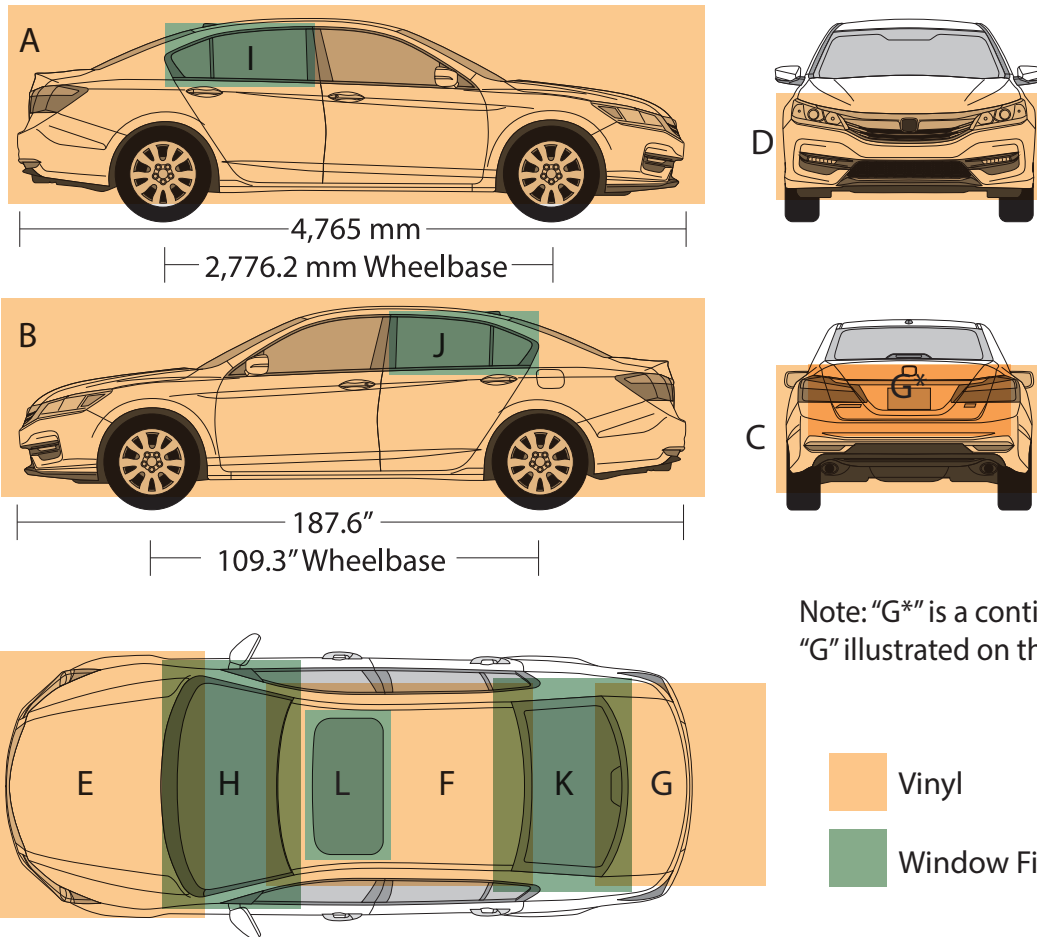

	Millimeters		Meters		Total Sq.M
	W	H	W	H	
A)	4,572mm	1,524mm	4.572m	1.524m	6.97 sm
B)	4,572mm	1,524mm	4.572m	1.524m	6.97 sm
C)	1,676mm	1,143mm	1.676m	1.143m	1.92 sm
D)	1,829mm	991mm	1.829m	.991m	1.81 sm
E)	1,372mm	1,753mm	1.372m	1.753m	2.40 sm
F)	2,591mm	1,448mm	2.591m	1.448m	3.75 sm
G)	1,448mm	533mm	1.448m	.533m	.77 sm
H)	762mm	457mm	.762m	.457m	.35 sm
I)	762mm	457mm	.762m	.457m	.35 sm
J)	1,295mm	991mm	1.295m	.991m	1.28 sm

Nissan Titan 2016-Present King Cab Standard Box

File Name: Titan_year_04

Pick Up Trucks

WRAP Dimensions

5,793.7 mm
3,551 mm Wheelbase

228.1"
139.8" Wheelbase

- Vinyl
- Window Film
- 1 ft Grid

US Standard

Note: "G*" is a continuation from "G" illustrated on the top view.

- Vinyl
- Window Film

US Standard				Metric				
Inches		FT		Millimeters		Meters		Total Sq.M
W	H	W	H	W	H	W	H	
A)	198" x 56"	16.5' x 4.66'	76.89 sf	A)	5,029.2mm x 1,422.4mm	5.0292m x 1.4224m	7.15 sm	
B)	198" x 56"	16.5' x 4.66'	76.89 sf	B)	5,029.2mm x 1,422.4mm	5.0292m x 1.4224m	7.15 sm	
C)	75" x 36"	6.25' x 3'	18.75 sf	C)	1,905mm x 914.4mm	1.905m x .9144m	1.74 sm	
D)	75" x 30"	6.25' x 2.5'	15.63 sf	D)	1,905mm x 762mm	1.905m x .762m	1.45 sm	
E)	60" x 75"	5' x 6.25'	31.25 sf	E)	1,524mm x 1,905mm	1.524m x 1.905m	2.90 sm	
F)	75" x 57"	5.25' x 5'	26.25 sf	F)	1,600.2mm x 1,524mm	1.6002m x 1.524m	2.44 sm	
G)	48" x 57"	4' x 4.75'	19.00 sf	G)	1,219.2mm x 1,447.8mm	1.2192m x 1.4478m	1.77 sm	
H)	39" x 70"	3.25' x 5.83'	18.94 sf	H)	990.6mm x 1,778mm	.9906m x 1.778m	1.76 sm	
I)	42" x 18"	3.5' x 1.5'	5.25 sf	I)	1,066.8mm x 457.2mm	1.0668m x .4572m	.49 sm	
J)	42" x 18"	3.5' x 1.5'	5.25 sf	J)	1,066.8mm x 457.2mm	1.0668m x .4572m	.49 sm	
K)	39" x 60"	3.25' x 5'	16.25 sf	K)	990.6mm x 1,524mm	.9906m x 1.524m	1.51 sm	
L)	24" x 42"	2' x 3.5'	7.00 sf	L)	609.6mm x 1,066.8mm	.6096m x 1.0668m	.65 sm	