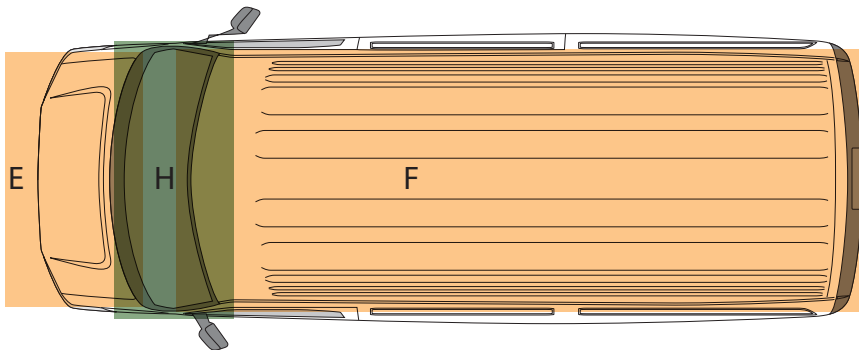

Metric

	Millimeters		Meters		Total Sq.M
	W	H	W	H	
A)	5,791.2mm	1,676.4mm	5.7912m	1.6764m	9.71 sm
B)	5,791.2mm	1,676.4mm	5.7912m	1.6764m	9.71 sm
C)	1,752.6mm	685.8mm	1.7526m	.6858m	1.20 sm
D)	1,981.2mm	914.4mm	1.9812m	.9144m	1.81 sm
E)	2,133.6mm	1,828.8mm	2.1336m	1.8288m	3.09 sm
F)	1,905mm	1,676.4mm	1.905m	1.6764m	3.19 sm
G)	1,752.6mm	533.4mm	1.7526m	.5334m	.93 sm
H)	990.6mm	1,828.8mm	.9906m	1.8288m	1.81 sm
I)	609.6mm	609.6mm	.6096m	.6096m	.37 sm
J)	609.6mm	609.6mm	.6096m	.6096m	.37 sm

Note: "G*" is a continuation from "G" illustrated on the top view.

- Vinyl
- Window Film

US Standard				Metric				
Inches		FT		Millimeters		Meters		Total Sq.M
W	H	W	H	W	H	W	H	
A)	198" x 56"	16.5' x 4.66'	76.89 sf	A)	5,029.2mm x 1,422.4mm	5.0292m x 1.4224m	7.15 sm	
B)	198" x 56"	16.5' x 4.66'	76.89 sf	B)	5,029.2mm x 1,422.4mm	5.0292m x 1.4224m	7.15 sm	
C)	75" x 36"	6.25' x 3'	18.75 sf	C)	1,905mm x 914.4mm	1.905m x .9144m	1.74 sm	
D)	75" x 30"	6.25' x 2.5'	15.63 sf	D)	1,905mm x 762mm	1.905m x .762m	1.45 sm	
E)	60" x 75"	5' x 6.25'	31.25 sf	E)	1,524mm x 1,905mm	1.524m x 1.905m	2.90 sm	
F)	75" x 57"	5.25' x 5'	26.25 sf	F)	1,600.2mm x 1,524mm	1.6002m x 1.524m	2.44 sm	
G)	48" x 57"	4' x 4.75'	19.00 sf	G)	1,219.2mm x 1,447.8mm	1.2192m x 1.4478m	1.77 sm	
H)	39" x 70"	3.25' x 5.83'	18.94 sf	H)	990.6mm x 1,778mm	.9906m x 1.778m	1.76 sm	
I)	42" x 18"	3.5' x 1.5'	5.25 sf	I)	1,066.8mm x 457.2mm	1.0668m x .4572m	.49 sm	
J)	42" x 18"	3.5' x 1.5'	5.25 sf	J)	1,066.8mm x 457.2mm	1.0668m x .4572m	.49 sm	
K)	39" x 60"	3.25' x 5'	16.25 sf	K)	990.6mm x 1,524mm	.9906m x 1.524m	1.51 sm	
L)	24" x 42"	2' x 3.5'	7.00 sf	L)	609.6mm x 1,066.8mm	.6096m x 1.0668m	.65 sm	