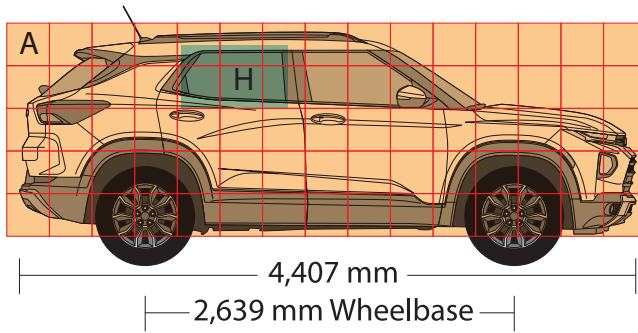

**ART STATION
VEHICLE TEMPLATES**

WRAP DIMENSIONS

VEHICLE WRAPS
Square Footage/Square Meters

SAMPLES

**PRICE AND QUOTE VEHICLE
WRAPS QUICKLY AND EASILY**

NOTE

Wrap Dimensions Customers,

We are in the process of including 12 inch grids to all our vehicle outlines in Wrap Dimensions. We have included a few pages of the new version in this samples file along with our original sample pages. We will continue to update all our pages with this new format. We believe it will make it easier to get the square footage for partial wraps. It will take some time to get all the pages updated. You will see the progress we are making in future updates that we send out every three months. We appreciate your understanding in this matter and thank you for your patience and support.

Larry Lopez

Art Station Vehicle Templates

-  12 Inch Grid
-  Vinyl
-  Window Film

US Standard

Metric

	Inches		FT		Total Sq.Ft
	W	H	W	H	
A)	180"	60"	15'	5'	75.00 sf
B)	180"	60"	15'	5'	75.00 sf
C)	66"	45"	5.5'	3.75'	20.63 sf
D)	72"	39"	6'	3.25'	19.50 sf
E)	54"	69"	4.5'	3.75'	25.88 sf
F)	102"	57"	8.5'	5'	40.38 sf
G)	57"	21"	4.75'	1.75'	8.31 sf
H)	30"	18"	2.5'	1.5'	3.75 sf
I)	30"	18"	2.5'	1.5'	3.75 sf
J)	51"	39"	4.25'	3.25'	13.81 sf

Nissan Titan 2016-Present King Cab Standard Box

File Name: Titan_year_04

Pick Up Trucks

WRAP Dimensions

5,793.7 mm
3,551 mm Wheelbase

228.1"
139.8" Wheelbase

- Vinyl
- Window Film
- 1 ft Grid

US Standard